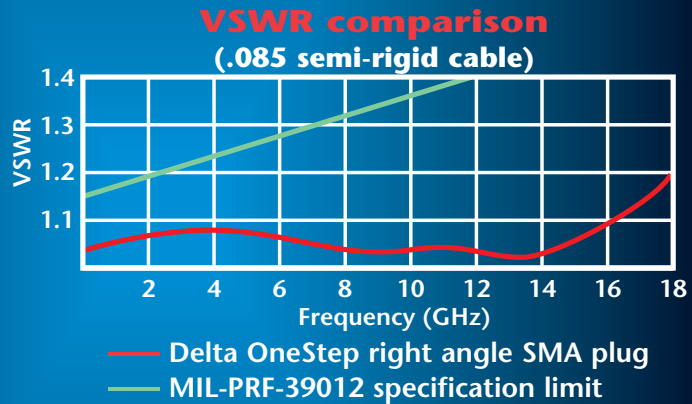

## OneStep connectors for semi-rigid cable:

### Faster assembly

Delta's OneStep design eliminates contact soldering and gapping, simplifying your cable assembly process.

### Better performance

OneStep right angle SMA plugs offer the low VSWR of swept body designs without the high cost.