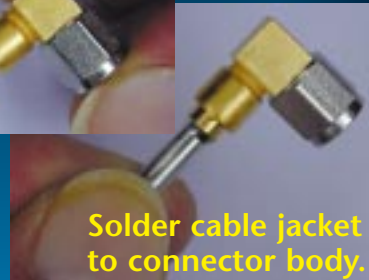

## OneStep connectors for semi-rigid cable:

### Faster assembly

Delta's OneStep design eliminates contact soldering and gapping, simplifying your cable assembly process.

### Better performance

OneStep right angle SMA plugs offer the low VSWR of swept body designs without the high cost.

### OneStep cable attachment

Available on a wide variety of Delta SMA and N connectors.

Visit our website for more information and downloadable catalog files.

**SAMPLE**  
© Riley communications  
All rights reserved  
[www.rileycomms.com](http://www.rileycomms.com)